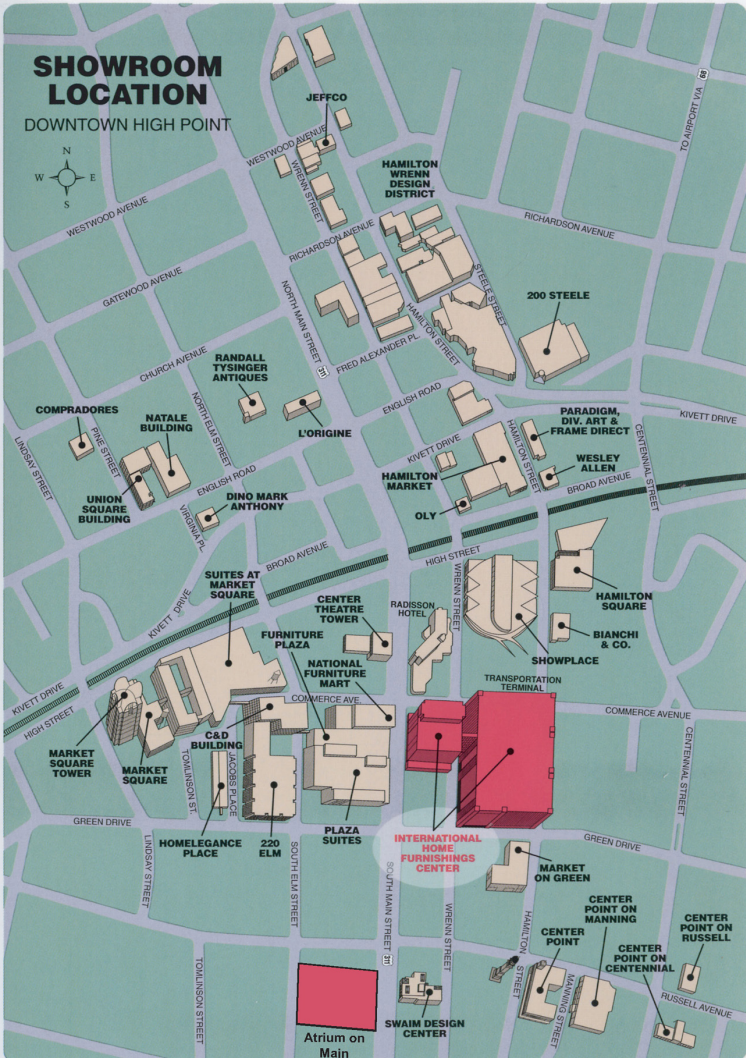

# SHOWROOM LOCATION

## DOWNTOWN HIGH POINT

JEFFCO

HAMILTON  
WRENN  
DESIGN  
DISTRICT

200 STEELE

RANDALL  
TYSINGER  
ANTIQUES

COMPRADORES

NATALE  
BUILDING

L'ORIGINE

FURNITURE  
PLAZA

NATIONAL  
FURNITURE  
MART

HAMILTON  
SQUARE

BIANCHI  
& CO.

SHOWPLACE

TRANSPORTATION  
TERMINAL

MARKET  
SQUARE  
TOWER

MARKET  
SQUARE

CENTER  
POINT ON  
CENTENNIAL

CENTER  
POINT ON  
RUSSELL

GREEN DRIVE

HOMELGANCE  
PLACE

220  
ELM

PLAZA  
SUITES

INTERNATIONAL  
HOME  
FURNISHINGS  
CENTER

MARKET  
ON GREEN